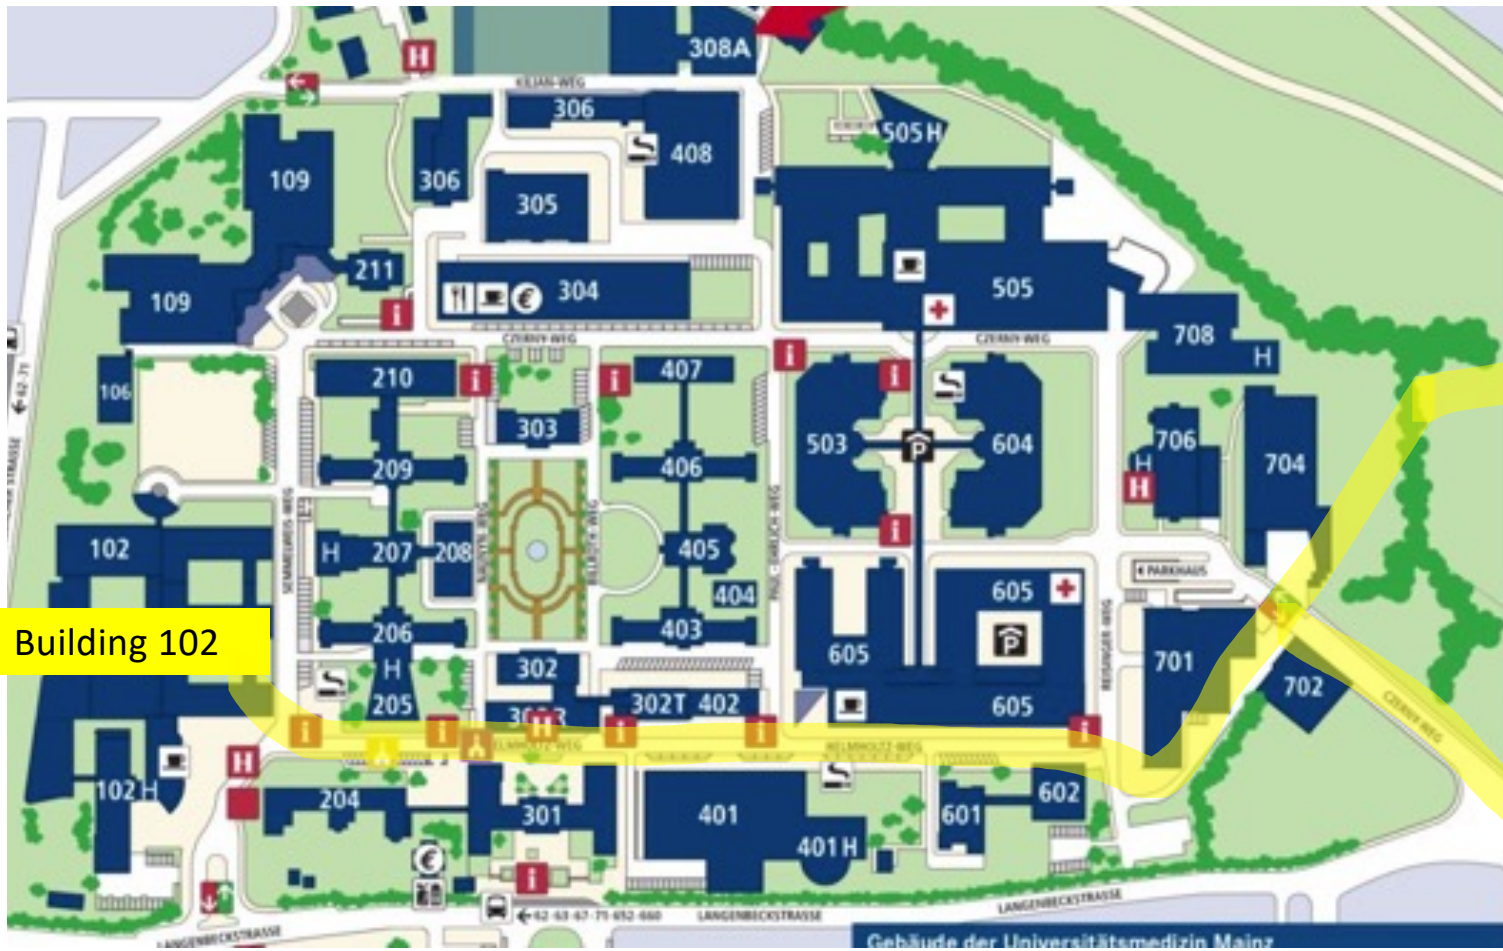

Mainz Central Station to venue (Building 102)
By bus (15 min.)

- In Central station: take the main exit
- Go straight along lot to bus (62/67/69/76/652/660)
- Leave the bus at first/second bus stop „Universitätsmedizin/ University medical centre“
- Direction: turn left to enter the campus and follow the purple signs #resilience2023

#RESILIENCE #2023

9TH INTERNATIONAL SYMPOSIUM
ON RESILIENCE RESEARCH

27-29
SEPTEMBER
2023

UNIVERSITY MEDICAL CENTER
MAINZ, GERMANY

Building 102